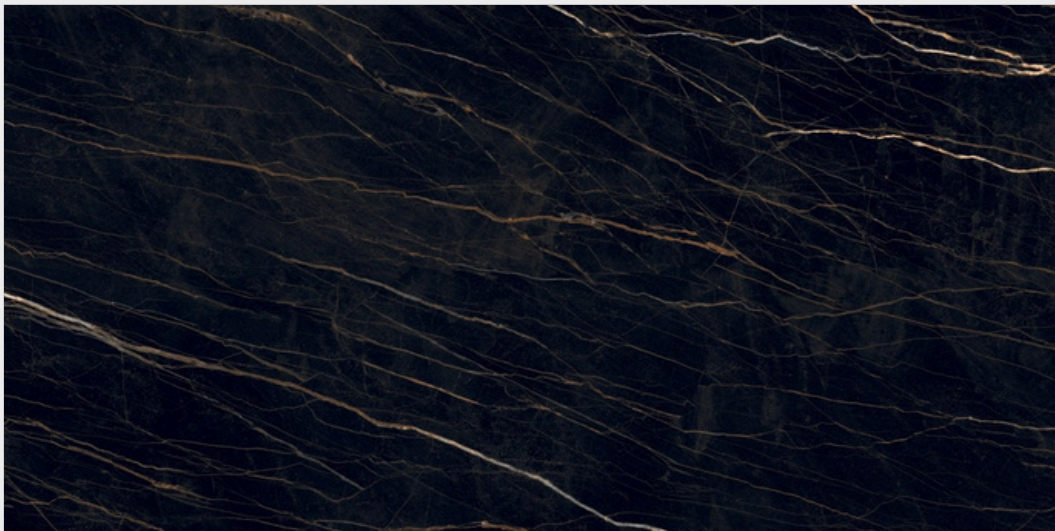

03
Random

1600x
3200mm

NOIR SERPENTS

1600x | Sahara | Random
3200mm | Surface | **03**

20mm
Thickness

ROMOSO CERAMICA
DESIGN WITHOUT LIMITS

NOIR SERPENTS

Roman
Classic