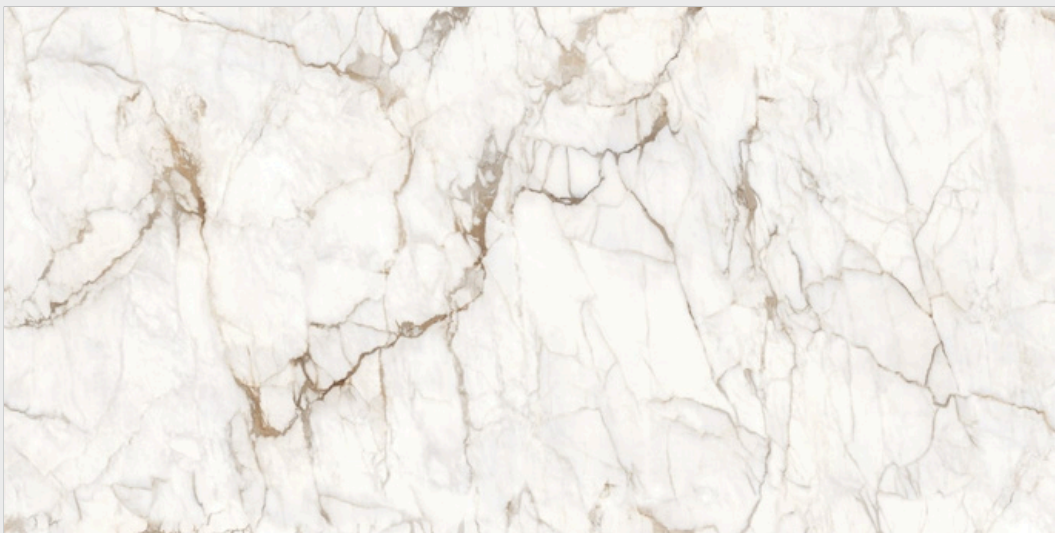

Soft Satin
Surface

03
Random

1600x
3200mm

KOZANI CREMA

1600x
3200mm | Soft Satin
Surface | Random
03

20mm
Thickness

KOZANI CREMA

Patagonia
Gold