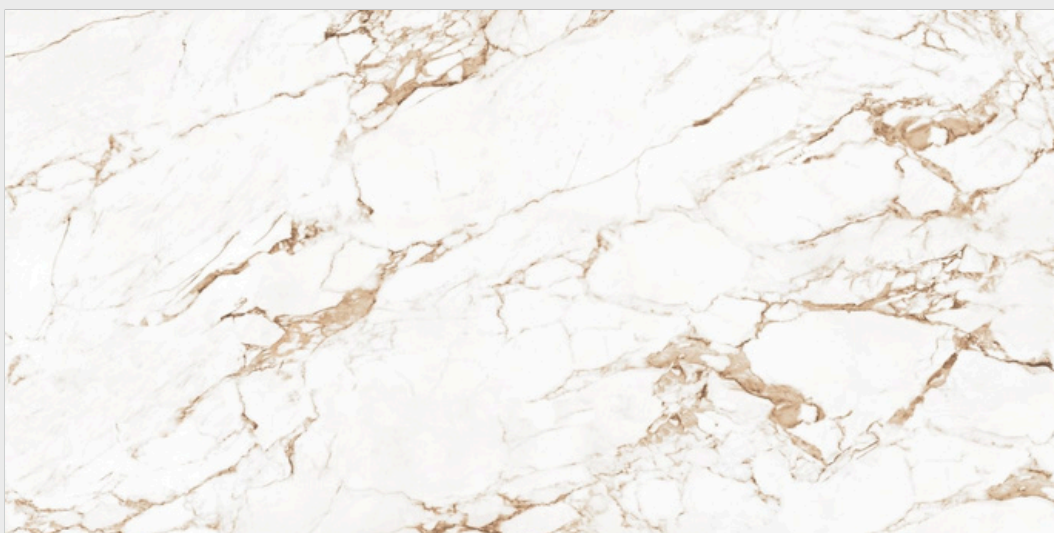

CARPECIA GOLD

1600x | Sahara | Random
3200mm | Surface | **03**

20mm
Thickness