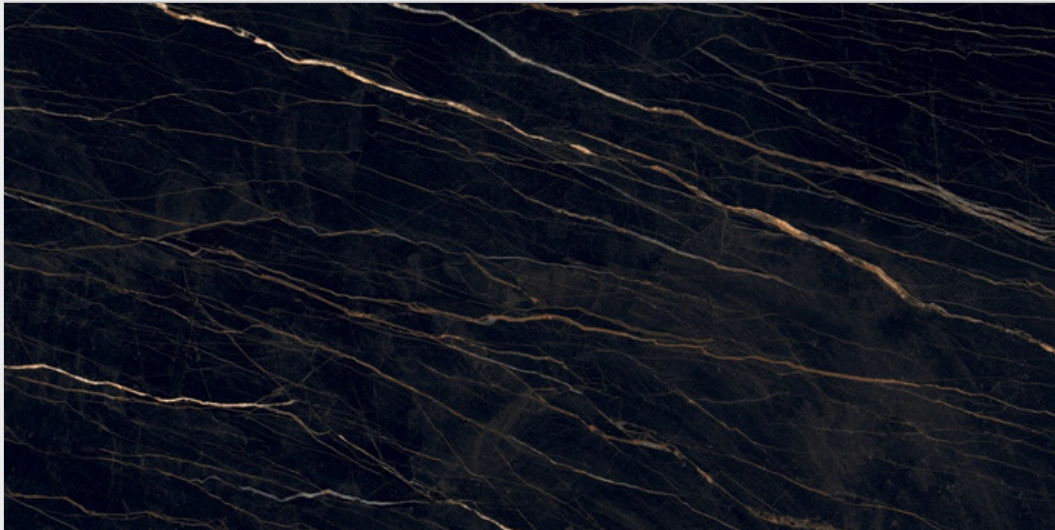

03
Random

1600x
3200mm

NOIR SERPENTS

1600x | Sahara | Random
3200mm | Surface | **03**

20mm
Thickness

ROMOSO CERAMICA
DESIGN WITHOUT LIMITS

NOIR SERPENTS

Roman
Classic