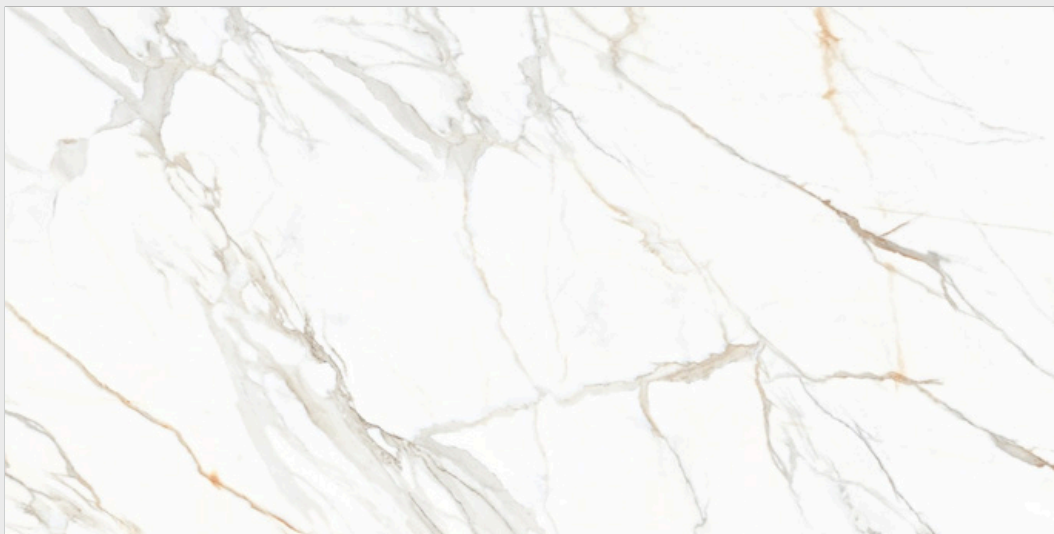

CALACATTA LUNA

1600x | Sahara | Random
3200mm | Surface | **03**

20mm
Thickness