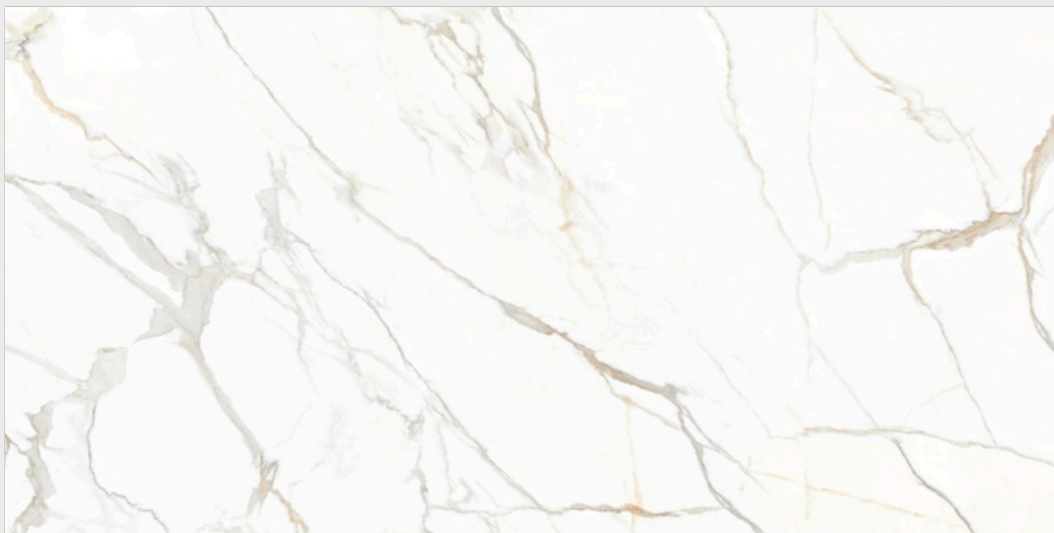

CALACATTA LUNA

1600x | Sahara | Random
3200mm | Surface | **03**

20mm
Thickness