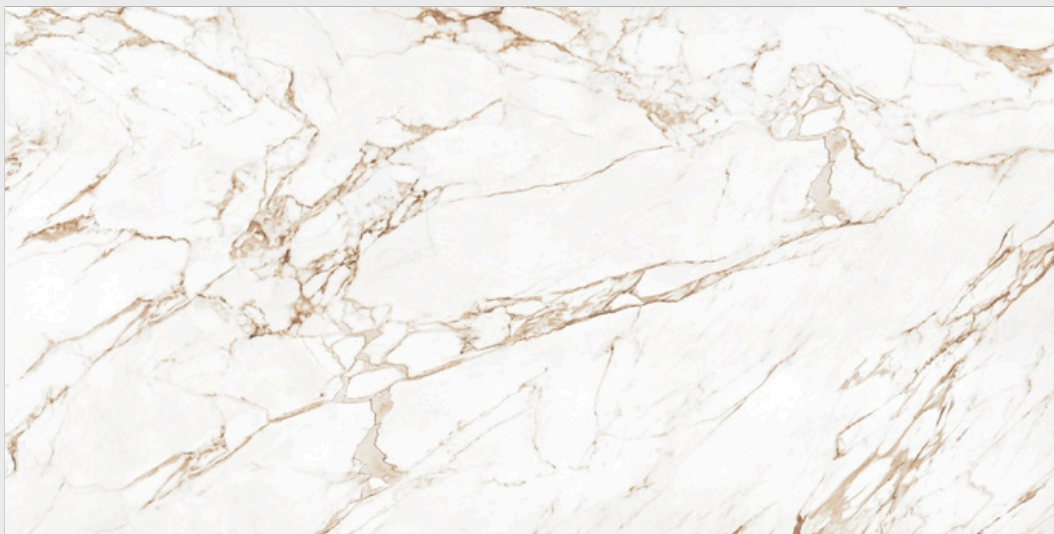

CARPECIA GOLD

1600x | Sahara | Random
3200mm | Surface | **03**

20mm
Thickness